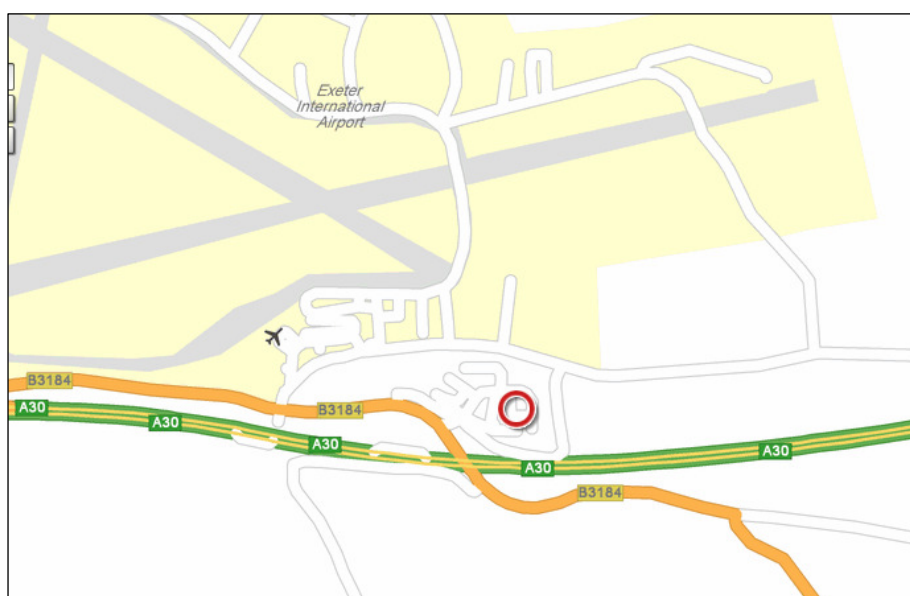

Find AnTech

If you are planning to visit AnTech, please print this document for directions and contact details.

AnTech Ltd

Unit 7, Newbery Centre

Airport Business Park

Exeter

Devon

EX5 2UL

United Kingdom

Tel: **01392 440 300**

Fax: 01392 440 301

E-mail: antech@antech.co.uk

Directions from the M5:

- 1. Exit the M5 at Junction 29 and join the A30 towards Honiton.**
- 2. Exit the A30 after 0.16 miles**
- 3. At the roundabout, take the second exit onto the B3184 for 0.89 miles.**
- 4. Turn left into Fair Oak Close.**
- 5. Follow this road through the Business Park.**
- 6. AnTech is situated at the end of the road in Newbery Centre.**